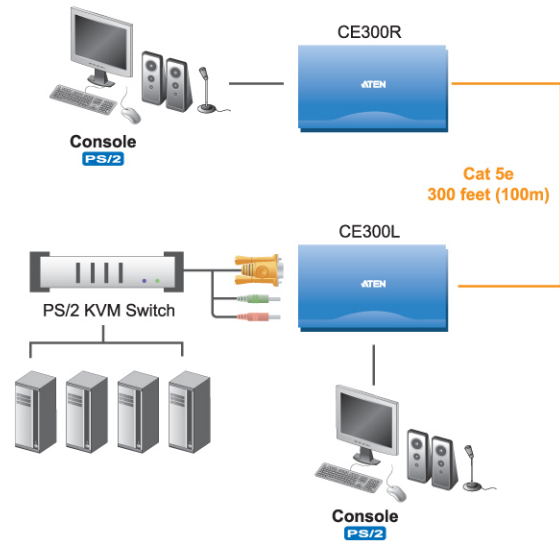

# CE300

**DEFF**  
IMPORTADORA

**ATEN**  
Simply Better Connections™

## PS/2 KVM Extender

### Features

- Uses Cat 5e cable to connect the local and remote units (up to 100m apart)
- Dual Console Operation - control your system from both the local and remoteconsoles (PS/2 Keyboard, Mouse, Stereo Speakers, Stereo Microphone and Monitor)
- Supports Stereo Speakers and Stereo Microphone
- Pushbutton selection - sequential selection between local and auto mode
- Automatic Gain Control - automatically adjusts signal strength to compensate for distance
- Built-in ASIC for greater reliability and compatibility
- High video resolution - up to 1280 x 1024
- Supports DDC2B for local monitor (display data channel for communication between graphic card and monitor)
- Supports VGA, SVGA, and Multisync Monitors
- Firmware Upgradable

### Specifications

Function		CE300L	CE300R	
Console Selection		Pushbutton		
Connectors	Console Ports	Keyboard	1 x 6-pin Mini-Din Female (Purple)	
		Video	1 x HDB-15 Female (Blue)	
		Mouse	1 x 6-pin Mini-DIN Female (Green)	
		Speaker	1 x Mini Stereo Jack Female (Green)	
		Microphone	1 x Mini Stereo Jack Female (Pink)	
		Unit to Unit	1 x RJ-45 Female (Black)	
	KVM Ports	Power	1 x DC Jack (Black)	
		F/W Upgrade	N/A	1 x 4-conductor 3.5mm Jack (Black)
		Keyboard/ Mouse	1 x SPHD-15 Female (Yellow)	N/A
		Video		N/A
LEDs	Speaker	1 x Mini Stereo Jack Female (Green)	N/A	
	Microphone	1 x Mini Stereo Jack Female (Pink)	N/A	
	Local	1 (Green)	N/A	
	Remote	1 (Green)	N/A	
Emulation	Status	N/A	1 (Orange)	
	On Line	N/A	1 (Green)	
Switches	Keyboard/ Mouse Selection Mode	1 x Pushbutton	PS/2	
Video		1280 x 1024	N/A	
Signal Range		100m (330')		
Power Consumption		DC5.3V, 2.5W (Max.)		
Environment	Operating Temp.	0-50°C		
	Storage Temp.	-20-60°C		
	Humidity	0-80% RH, Non-condensing		
Physical Properties	Housing	Metal		
	Weight	0.38 kg	0.37 kg	
	Dimensions (L x W x H)	13.90 x 8.80 x 3.80 cm		