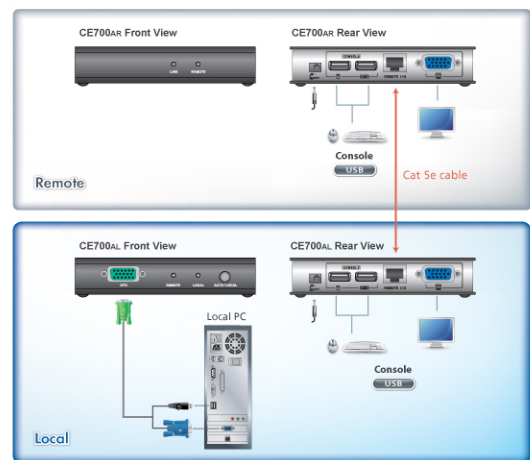

USB KVM Extender

The CE700A is a USB KVM Extender with superior video quality and built-in ESD and surge protection that allows access to a computer system up to 150 meters away from a remote USB console (USB keyboard, monitor, and USB mouse).

The CE700A improves on previous designs by: 1) incorporating 8KV/15KV ESD protection and 2KV surge protection; 2) providing superior video quality – up to 1920 x 1200 resolution; 3) using inexpensive Cat 5e cable, instead of bulkier, more expensive, standard cables, for a much neater, more convenient, more reliable data transfer connection; 4) it is able to sense the distance to the system and automatically adjusts the gain accordingly; and 5) it features a custom ASIC to ensure the utmost in reliability and compatibility.

Setup

Features

- Cat 5e cable connects the Local and Remote Units – up to 150m apart
- Dual console operation – control your system from both the local and remote USB keyboard, monitor, and mouse consoles
- Built-in ASIC for greater reliability and compatibility
- Auto Signal Compensation (ASC)
- USB Keyboard and USB Mouse Ports
- USB overcurrent detection and prevention
- Pushbutton operating mode selection (Local Unit only) – select between Local and Auto operating modes.
- Built-in 8KV/15KV ESD protection (Contact voltage 8KV; Air voltage 15KV) and 2KV surge protection
- Automatic gain control – adjusts signal strength to compensate for distance
- High resolution video – up to 1920 x 1200@60Hz (30m); 1600 x 1200@60Hz (100m); 1280 x 1024@60Hz (150m)
- Supports VGA, SVGA, SXGA, UXGA, WUXGA and multisyncmonitors; local monitor supports DDC; DDC2; DDC2B
- Rack mountable
- Easy to install – no software required – connecting cables to the devices is all it takes