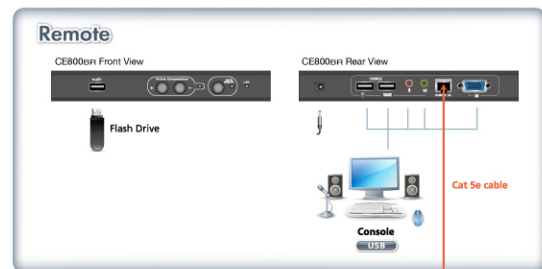

CE800B

DEFF
IMPORTADORA

ATEN[®]
Simply Better Connections[™]

USB KVM Extender (With USB Flash Storage Support)

The CE800B USB KVM Extender with on-board audio allows access to a computer system from a remote console (USB keyboard and mouse, monitor, stereo speakers, and microphone). It is perfect for factory and construction sites, or any type of installation where the console needs to be in a conveniently accessible location, but you want the system equipment to reside in a safe place – away from dust, dirt, and harsh environmental influences.

Setup

CE800BL

Features

- Cat 5e cable to connect the Local and Remote Units – up to 250 m (825 ft) apart
- Dual console operation – control your system(s) from both the local and remote consoles
- Pushbutton selection of the active console
- Built-in USB port on both units supports external USB Mass Storage compliant flash drives for easy file sharing
- Special security feature requires login when mounting an external USB storage device on the remote unit
- Supports VGA, SVGA, and multisync monitors – local monitor supports DDC; DDC2; DDC2B
- High resolution video – up to 1600 x 1200 @ 60 Hz
- Built-in 8KV/15KV ESD protection and 2KV surge protection
- Adjustable gain control – manually adjusts signal strength to compensate for distance
- Supports stereo speakers and stereo microphone
- Supports Microsoft Intellimouse and the scrolling wheel on most mice
- Upgradable firmware
- Built-in ASIC for greater reliability and compatibility