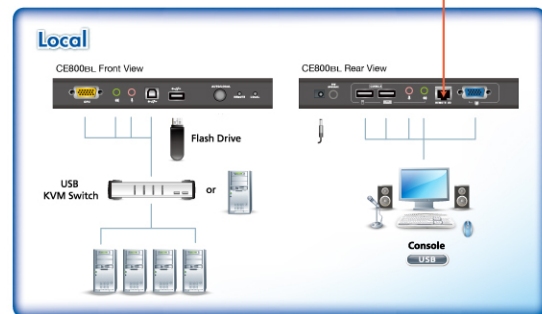

CE800B

DEFF
IMPORTADORA

ATEN[®]
Simply Better Connections[™]

USB KVM Extender (With USB Flash Storage Support)

The CE800B USB KVM Extender with on-board audio allows access to a computer system from a remote console (USB keyboard and mouse, monitor, stereo speakers, and microphone). It is perfect for factory and construction sites, or any type of installation where the console needs to be in a conveniently accessible location, but you want the system equipment to reside in a safe place – away from dust, dirt, and harsh environmental influences.

The CE800B has built-in USB ports that support USB Mass Storage compliant flash drives. The addition of a Type B USB port on the local unit means that the flash drive facility is fully supported in both PC-only and KVM switch installation.

Setup

CE800BL

Features

- Cat 5e cable to connect the Local and Remote Units – up to 250 m (825 ft) apart
- Dual console operation – control your system(s) from both the local and remote consoles
- Pushbutton selection of the active console
- Built-in USB port on both units supports external USB Mass Storage compliant flash drives for easy file sharing
- Special security feature requires login when mounting an external USB storage device on the remote unit
- Supports VGA, SVGA, and multisync monitors – local monitor supports DDC; DDC2; DDC2B
- High resolution video – up to 1600 x 1200 @ 60 Hz
- Built-in 8KV/15KV ESD protection and 2KV surge protection
- Adjustable gain control – manually adjusts signal strength to compensate for distance
- Supports stereo speakers and stereo microphone
- Supports Microsoft Intellimouse and the scrolling wheel on most mice
- Upgradable firmware
- Built-in ASIC for greater reliability and compatibility