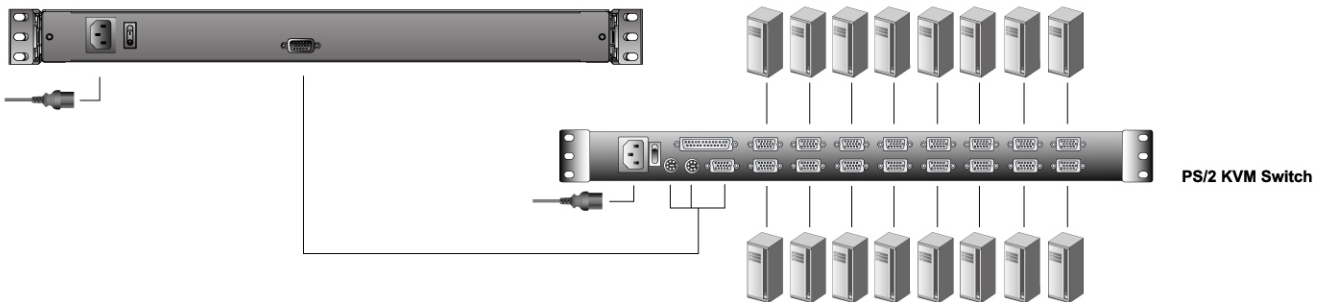

CL1000

Slideaway™ LCD Console

The CL1000 is a KVM console module that serves as the front-end for standard KVM switches. The CL1000 features an integrated 17" LCD panel, full keyboard, and touchpad in a 1U, rack-mountable, Slideaway™ housing. Users who already have a switch can take advantage of the space saving and efficiency benefits of the CL1000 LCD KVM console without the unnecessary expense of having to purchase a KVM switch .

Rack Mount Kit	Depth (cm)
Long(Optional)	68 - 100
Short (Standard)	42 - 72

Easy Installation Rack Mount Kit	Depth (cm)
Long(Optional)	68 - 105
Short(Optional)	42 - 70

Setup

Features

- Integrated KVM console with 17" LCD monitor – in a Slideaway™ housing
- LCD module rotates up to 115 degrees for a more comfortable viewing angle
- Slideaway™ housing is less than 1U – with top and bottom clearance for smooth operation in a 1U high system rack
- Compatible with most PS/2 KVM Switches
- Internal power built in
- Adjustable depth to fit within a rack
- High video resolution:
Up to 1280 x 1024 @75Hz
Supports DDC, DDC2, DDC2B
- DDC emulation – VGA settings of every connected computer are automatically adjusted for optimal output to the LCD monitor
- Keyboard Language support: English(US); English(UK); German; German(Swiss); French; Spanish; Traditional Chinese; Japanese; Korean; Swedish; Italian; Russian; Hungarian
- Improved design – single person installation (optional)