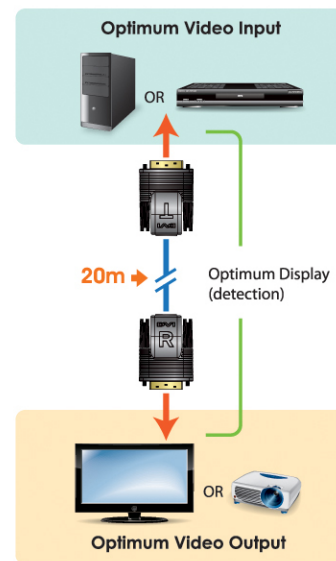

Mini Cat 5 DVI Extender

The VE066 Mini Cat 5 DVI Extender allows you to increase the distance between your DVI display and DVI source by up to 20 m using only one Cat 5e or Cat 6 cable, providing a convenient way to replace heavy and expensive DVI cables. With hot-plugging support, easily add or remove the VE066 Transmitter connected to the source or the VE066 Receiver connected to the display without having to power down the devices. Compatible with all ATEN DVI switches and DVI splitters, the VE066 Mini Cat 5 DVI Extender is a compact, convenient and economical way to extend your DVI display.

Setup

Features

- Extends the distance between DVI source and DVI display
- Uses Cat 5e cable to connect the Transmitter and Receiver units
- Long distance transmission – up to 15 m for 1080p; up to 20 m for 1080i (HDTV)*
- HDCP 1.1 Compliant
- Supports hot-plugging
- Superior video quality – HDTV resolutions of 720p, 1080i and 1080p (1920x1080); SVGA, SXGA, UXGA and WUXGA (1920x1200)
- Compact housing
- Compatible with all ATEN DVI switches and DVI splitters
- Supports LCD Screen, Plasma TV, and projectors
- Perfect for Home entertainment system, Outdoors multimedia display, Surveillance system, Projector extender, Airport flight schedule display
- Smart Video Display - Image quality is optimized based on the available resolution of the output device

Specifications

Function		VE066T	VE066R
Connectors	DVI In	1 x DVI-D Male (Gold)	N/A
	DVI Out	N/A	1 x DVI-D Male (Gold)
	Unit to Unit	1 x RJ-45 Female	
Video Resolution		HDTV resolutions of 720p, 1080i, 1080p (1920 x 1080); PC resolutions of SVGA, SXGA, UXGA, WUXGA, (1920 x 1200)	
Transmission Distance		15 m for 1080p; 15 m for 1600 x 1200; 20 m for 1080i	
Environment	Operating Temp.	0–50°C	
	Storage Temp.	-20–60°C	
	Humidity	0–80% RH, Non-condensing	
Physical Properties	Housing	Plastic	
	Weight	47g	
	Dimensions (L x W x H)	5.66 x 4.07 x 2.15 cm	