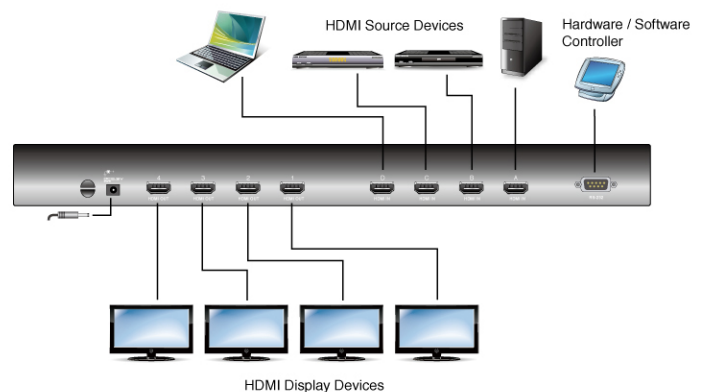

## HDMI Matrix Switch

The VM0404H is a 4x4 HDMI Matrix Switch that provides a convenient way to route high definition video and audio from any of four HDMI sources to any of four HDMI displays. The VM0404H allows you to connect four HDMI devices (such as an HD camcorder or satellite box, HD-DVD player, hi-def Blu-ray player, home theater PC, stand-alone streaming media player, or gaming console) to four HDMI monitors, displays, projectors or TVs at the same time. The remote control and convenient front panel pushbuttons allow you to quickly and easily cycle through HDMI sources and displays, while the front panel LEDs indicate the source device for each display at a glance.

### Features

- Connects any of four HDMI sources to any of four HDMI displays
- Toggle between HDMI sources and displays using remote control or front panel pushbuttons
- Cascade via other VM0404Hs to provide up to 64 HDMI sources/display for digital signage systems
- Supports high-resolution video – HDTV resolutions of 480p, 720p, 1080i, 1080p (1920x1080); VGA, SVGA, SXGA, UXGA (1600x1200), and WUXGA (1920 x 1200)
- HDMI 1.3b and HDCP 1.1 compliant
- HDMI CEC Compliant
- Supports 12-bit Deep Color for HDMI formats
- Supports Dolby True HD and DTS HD Master Audio
- Up to 60 Hz refresh rate
- Long-distance transmission – up to 20 m (24 AWG) and 15 m (28 AWG)
- Built-in bi-directional RS-232 serial remote port for high-end system control
- Power On Detection – if one HDMI source is powered off, the VM0404H will automatically switch to the next powered-on source
- DDC compatible
- Signaling rates up to 2.25 Gbits in support of 1080p display.
- All-metal casing
- Easy and affordable way to add four HDMI inputs to your multiscreen home theater system
- Rack Mountable