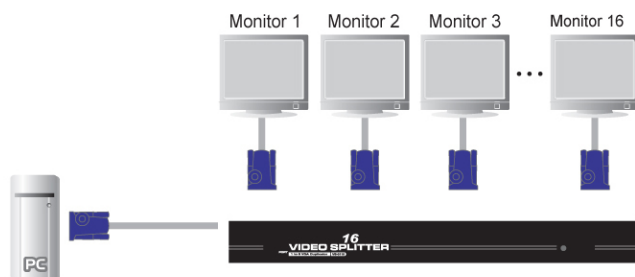

The VS-0116 16 Port Video Splitter with Audio duplicates and enhances the video and audio signals from an input source (such as a computer) and routes them to up to 16 output devices (monitors, projectors, etc.). It can be cascaded to additional ATEN video splitters to support as many of monitors as the installation requires.

### Features

- Supports up to 250 MHz bandwidth
- High resolution video—1920x1440@60Hz
- Supports VGA, SVGA, XGA, SXGA, and Multisync video cards and monitors
- Supports DDC, DDC2, DDC2B
- Stereo audio support
- Maintains high video resolution over long distances
- Duplicates and enhances video signals up to 65 m (max.)
- Cascades 3 levels to support hundreds of monitors
- Hot pluggable
- All metal exterior case
- Designed for enterprise use - 1U in size
- No additional hardware or software needed
- Ideal for public broadcasting, remote monitoring, and classroom and training facilities
- Rack mountable

### Specifications

Function	VS-0116	
Connections	16	
Connectors	Video In	1 x HDB-15 Male
	Audio In	1x Mini Stereo Jack Female
	Video Out	16 x HDB-15 Female
	Audio Out	16x Mini Stereo Jack Female
	Power	1 x DC Jack
Video Bandwidth	250MHz	
Video Resolution	1920 x 1440 @ 60Hz; DDC2B	
Slide Switch-VGA	1 x 3 Way Slide Switch	
LEDs	Power	1 (Blue)
	Activity	1 (Green)
Signal Type	XGA; VGA; SVGA	
Sync Range	Sync Positive / Negative	
Cable Distance	65m Max (Devices to Monitor)	
Power Consumption	DC5.3V, 3.3W	
Environment	Operating Temperature	0°~50° C
	Storage Temperature	-20°~60° C
	Humidity	0~80% RH, NC
Physical Properties	Housing	Metal
	Weight	2.8 kg
	Dimensions (L x W x H)	43.2 x 15.7 x 4.4 cm