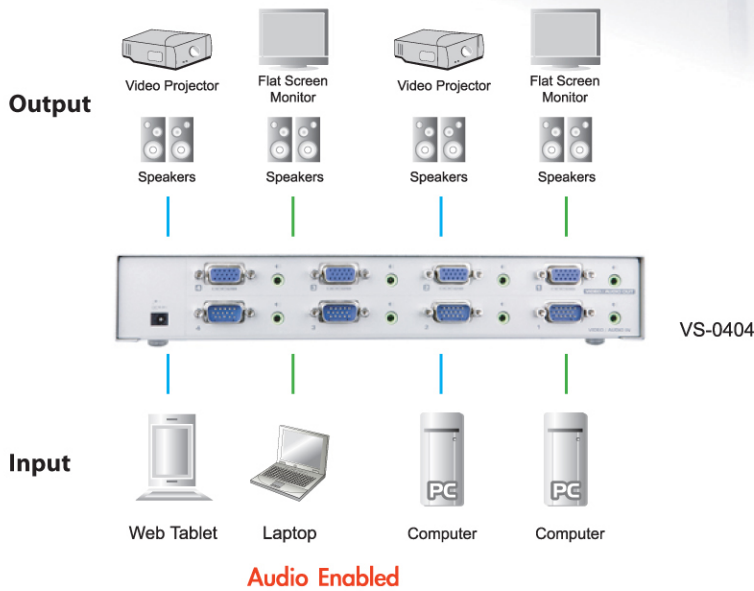

# Video Matrix Switch

4 In/4 Out- Any Combination Goes

## Diagram

Model: **VS-0404**

## Features

- Match any input to any output
- Outputs can be selected by using front panel push buttons
- Cascadable to other ATEN video splitters
- Stereo audio enabled
- Supports high resolution- up to 1920 x 1440@70Hz
- Separate the Video Matrix and monitors by up to 65m

## Specifications

Model	VS-0404	
PC - Monitor Connection	4 - 4	
Connectors	Out	4 x HDB-15 (female) 4 x 3.5mm ministereero jack (female)
	In	4 x HDB-15 (male) 4 x 3.5mm ministereero jack (female)
	Power	DC Jack
	LEDs	Power Activity 1 Activity 2 Activity 3 Activity 4 Video1 ~ 4
Push Buttons	4	
VGA Resolution	1920 x 1440 @70Hz (1.8m)	
VGA DDC2B Support	All Ports	
Signal Type	VGA / SVGA / XGA	
Sync Range	Sync Positive/Negative	
Power Consumption	DC5.3V, 12W	
Cable Distance	65 meters maximum (Video Matrix to monitor)	
Operating Temperature	0°~ 50°C (0 ~ 80% RH, Non-condensing)	
Storage Temperature	-20°~ 60°C (0 ~ 80% RH, Non-condensing)	
Enclosure	Metal	
Weight	890g	
Dimensions (LxWxH)	20 x 7.7 x 4.6 cm	