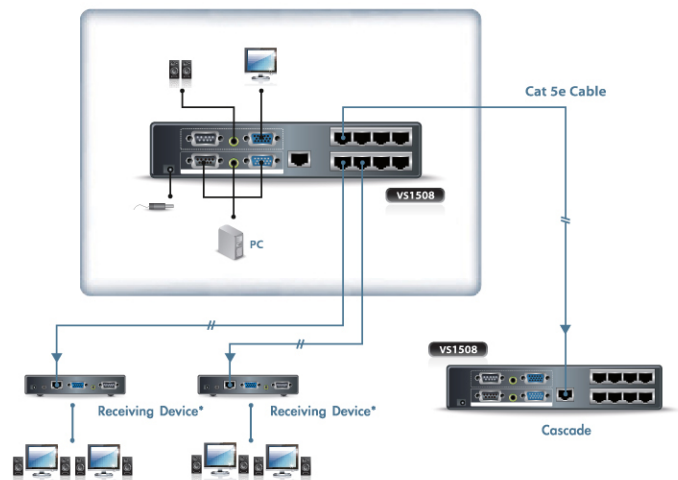

Media Distribution Solution VS1504 / VS1508

4/8-Port Cat 5 Audio/ Video Splitter Multiply and Extend Your Audio / Video Signal

The ATEN VS1504 / VS1508 Cat 5 Audio/Video Splitter is a cost-effective and efficient way to send high quality audio and video content to multiple displays up to 150 m (500 ft) away from a single input source.

Cascadable to three levels, the VS1504 / VS1508 can support thousands of displays when combined in an installation with ATEN repeaters or extenders. Incorporating RS-232 connectivity so serial devices such as touchscreens can be included in the installation, the VS1504 / VS1508 is ideal for any installation that requires multimedia content to be delivered to multiple destinations.

Ideal for:

- In-store or tradeshow digital signage
- Broadcasting information to public locations
- Sporting events
- Theater and lecture overview rooms
- Classroom and company training facilities

Setup

Features

- One video input to 4/8 video outputs
- Cascadable to three levels – provides up to thousands of video signals when combined in an installation with ATEN receiving devices*
- Audio and serial enabled
- Uses Cat 5e (or higher) cable to extend displays up to 150 m , 450m when combined with aten receiving devices
- High quality video – supports up to 1920x1200@60Hz
- Group screens off/on function
- Provides two RS-232 channels for selection
- Follows VESA FDMI mount standard