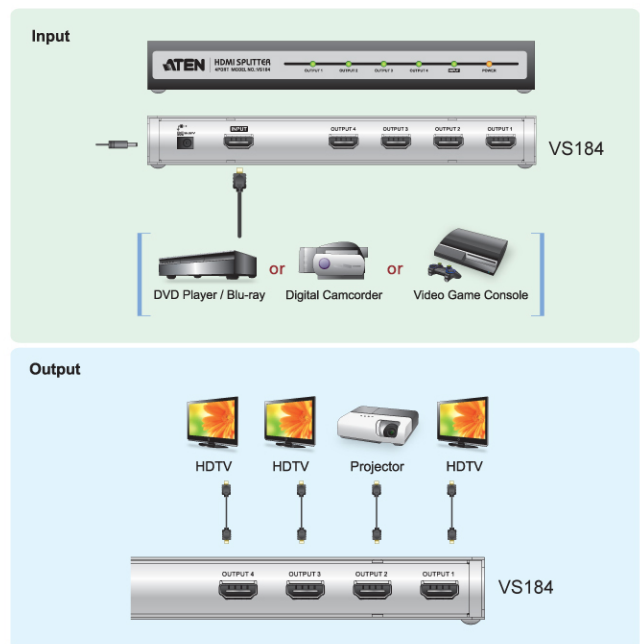

VS182 / VS184

2/4-Port HDMI Splitter

The VS182 / VS184 HDMI Splitter is the perfect solution for anyone who needs to send one source of digital high-definition video to two (VS182) or four (VS184) displays at the same time. It supports all HDMI-enabled equipment, such as DVD players, satellite set-top boxes and all HDMI displays.

The VS182 / VS184 HDMI Splitter is HDCP (High Bandwidth Digital Content Protection) compliant, making it effective for use with all HDMI displays in home theater applications, as well as in corporate, educational and commercial settings.

Setup

Features

- Connects one HDMI A/V source to two (VS182) or four (VS184) HDMI displays at the same time
- Supports high-resolution video – HDTV resolution of 480p, 720p, 1080i and 1080p (1920x1080); VGA, SVGA, SXGA, UXGA (1600x1200), WUXGA (1920x1200)
- Cascade distance: Source to Device -1.8m, Device to Device-15m, Device to Display-20m
- Supports 12-bit Deep Color for HDMI formats
- Cascadable to 3 levels - provides up to 8 / 64 HDMI signals.
- Long distance transmission – 20 m (24 AWG HDMI standard cable) and 15 m (28AWG HDMI standard cable)
- DDC compatible
- HDMI 1.3b compliant
- HDCP 1.1 compliant
- Signaling rates up to 2.25Gbits in support of 1080p display
- All-metal casing
- LED indication of display devices
- Plug-and-play – no software installation required
- Easy and affordable way to take your home theater system to the next level, or upgrade presentations, training, and video broadcasts in a corporate, educational, or commercial setting.