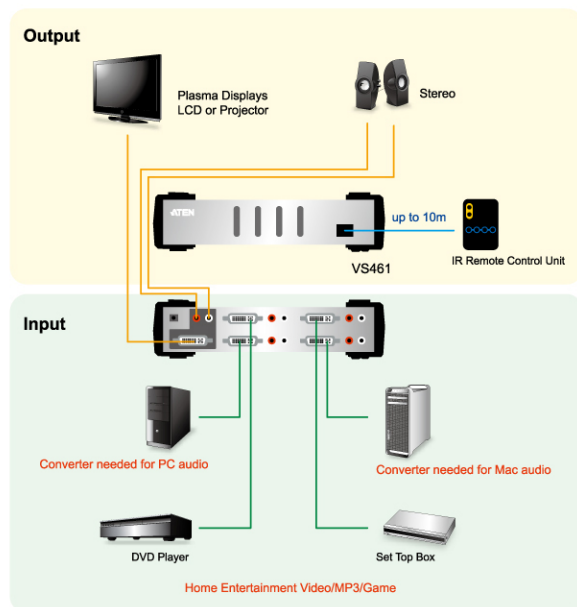

VS261 / VS461

2/4-Port DVI Video Switch

The 2-port VS261 and 4-port VS461 chart a revolutionary new direction in multimedia functionality by combining a Single Link DVI video switch with stereo quality audio. Now you can easily switch between the digital video and audio output of 2/4 digital devices (such as DVD players or computers), and enjoy it on a single DVI display and set of speakers. Conveniently switch between DVI input sources using pushbuttons located on the unit's front panel or sit back and use the IR remote control.

The VS261 / VS461 improves upon previous designs by supporting Single Link DVI (Digital Video Interface), providing superior video quality up to 1920 x 1200. DVI supports both digital video input (flat panel displays, data projectors, plasma displays, digital TVs and set-top boxes) and analog video input (traditional monitors and TVs) and analog audio input (traditional monitors and TVs)

Setup

Features

- Displays the video output of two or four digital devices (e.g., DVD player, computer) on a single DVI display device
- Fully compliant with DVI-Digital and DVI-Analog
- Audio-enabled
- Quick and easy switching via front panel pushbuttons or IR remote control
- Superior video quality – up to 1920 x 1200
- DDC, DDC2, DDC2B compatible
- Stackable design
- Supports PCs and Macs
- HDCP Compatible