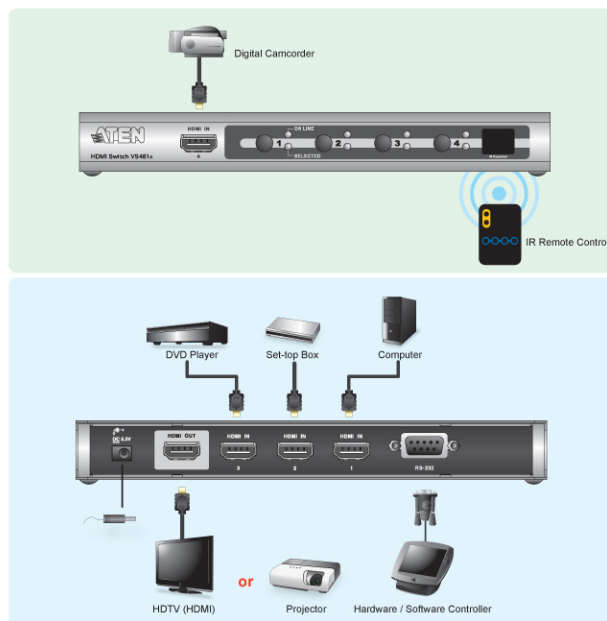

VS481A

4-Port HDMI Switch

Expand Your Home Theater System!

The VS481A 4-Port HDMI Switch allows you to quickly and easily connect 4 HDMI input sources to your HDMI display device. The VS481A allows convenient switching between digital devices such as DVD players, satellite receivers and digital camcorders. You can select the desired input source via a remote control unit or pushbuttons located on the front of the switch.

Maintains High-Definition Resolution up to 1080p!

Includes Remote Control

Setup

Features

- Allows up to four HDMI A/V sources to be connected to one HDMI display
- Toggle between A/V sources using remote control or front panel pushbuttons
- Supports high-resolution video – HDTV resolutions of 480p, 720p, 1080i, 1080p (1920x1080); VGA, SVGA, SXGA, UXGA (1600x1200) and WUXGA (1920x1200)
- Supports 12-bit Deep Color for HDMI formats
- Supports Dolby True HD and DTS HD Master Audio
- Up to 60 Hz refresh rate
- Long distance transmission – up to 20 m (24 AWG) and 15 m (28 AWG)
- Built-in bi-directional RS-232 serial remote port for high-end system control
- Plug-and-play – no software installation required
- DDC Compatible
- HDMI 1.3b compliant
- HDCP 1.1 compliant
- Supports HDMI Type A 19-pin female connector
- Signaling rates up to 2.25 Gbits in support of 1080p display
- All-metal casing
- LED indication of video source devices
- Easy and affordable way to add four HDMI inputs to your home theater system